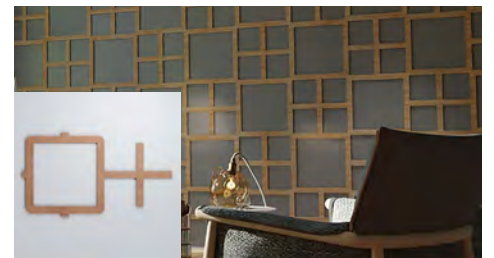

Infuse personality into the project with our DIY fretwork for an elegant or playful point of interest. Overlay the panels on a dark wall for a bold contrast or paint the same color as the wall but with different sheen for a subtle 3D effect. Create a unique space and elevate your wall or ceiling into a work of art. Available in over 60 designs, 8 materials, 4 sizes, and multiple thicknesses, pick the perfect combination for you.

DESIGNS

SQUARE