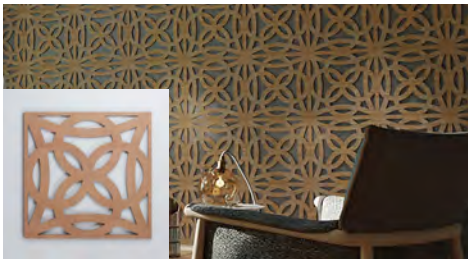

DESIGNS

ORNATE