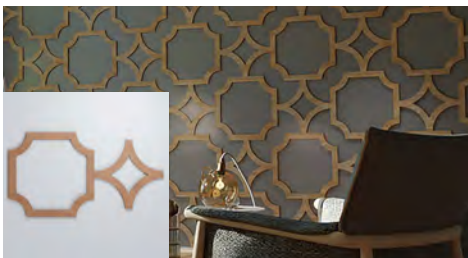

ALTERNATING