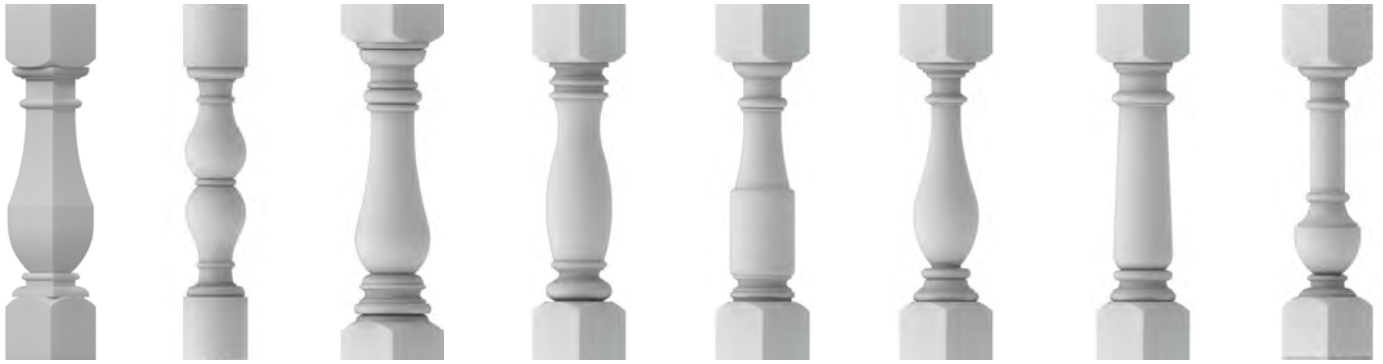

100+ OPTIONS *Heights 18" – 42"*

ARCADIAN   AVALON   BRADFORD   EMBASSY   HAMILTON   LEGACY   WELLINGTON   YORK