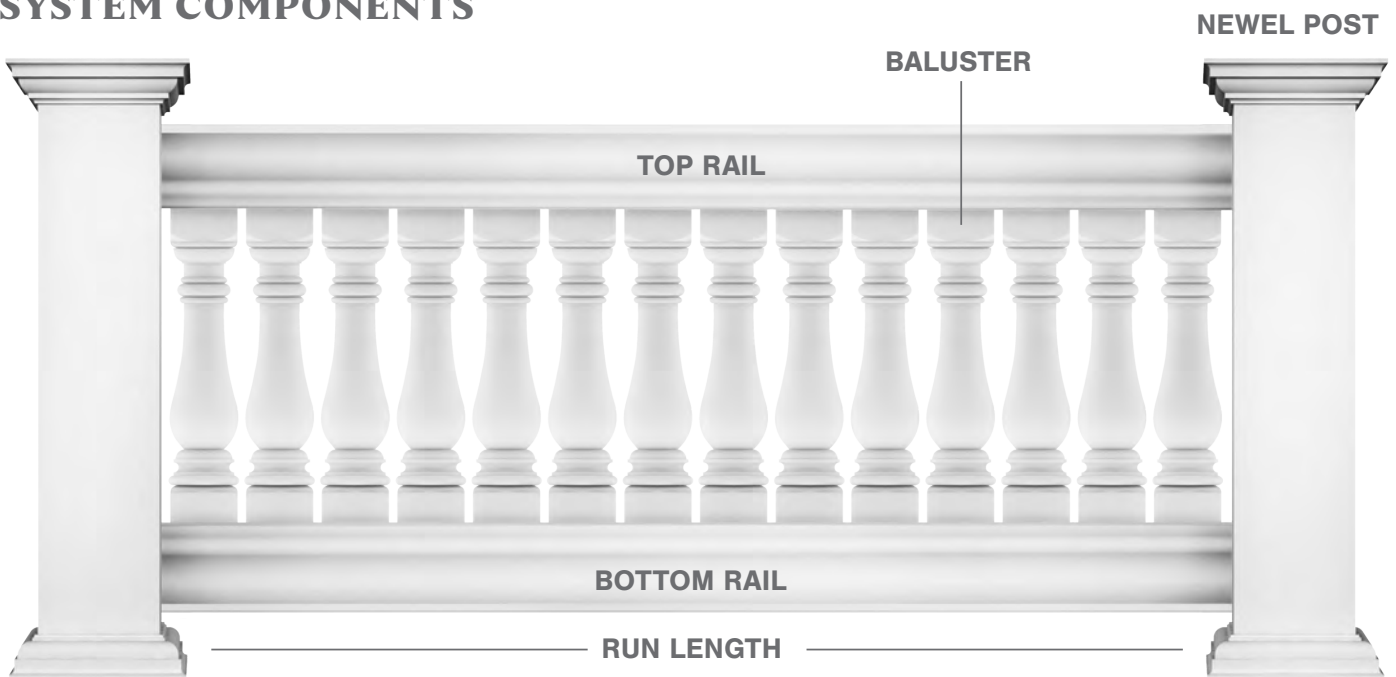

SYSTEM COMPONENTS