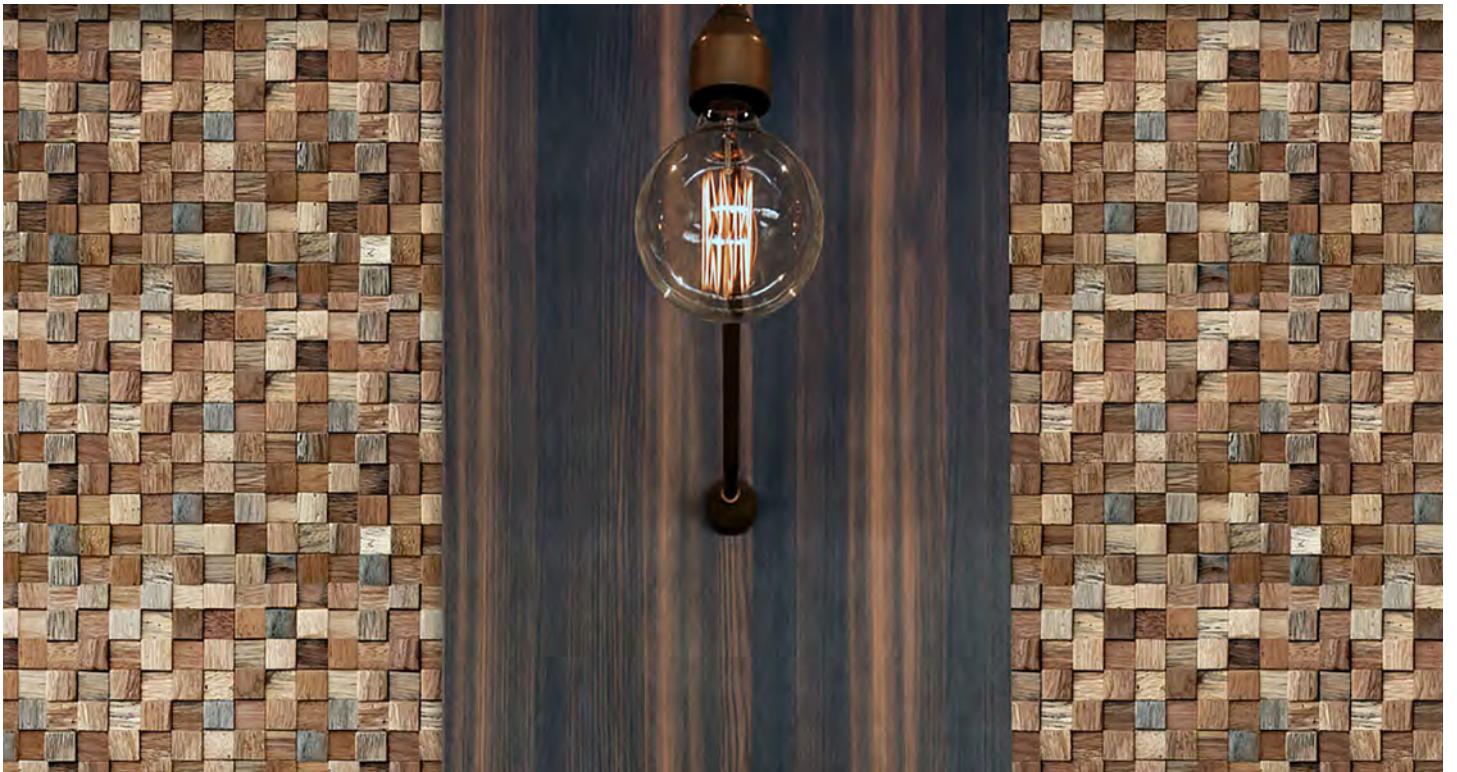

**ALL OPTIONS ONLINE**  
EKENAMILLWORK.COM  
866.607.0453

A modern bathroom interior featuring a wall of wood mosaic tiles. The tiles are arranged in a repeating geometric pattern of squares, each containing a smaller square rotated 45 degrees, creating a complex, three-dimensional effect. To the left, a wooden ladder holds several white towels and a basket of toiletries. In the foreground, a white, curved bathtub is partially visible. The floor is made of dark wood planks.

# MOSAIC TILES

---

Wood mosaic wall tiles provide a unique, modern alternative to standard flat wall textures. The panels create interesting patterns, elaborate works of art, or memorable feature walls and ceilings.